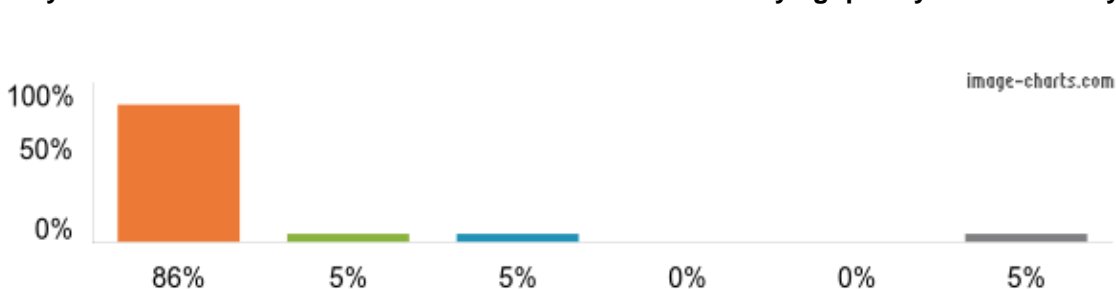

Ofsted Parent View results

St Peter's CofE (Aided) Primary School, Cowfold

2023/24

[View inspection reports](#)

1. My child is happy at this school.

Figures based on 22 responses up to 10-01-2024

2. My child feels safe at this school.

Figures based on 22 responses up to 10-01-2024

3. The school makes sure its pupils are well behaved.

Figures based on 22 responses up to 10-01-2024

4. My child has been bullied and the school dealt with the bullying quickly and effectively.