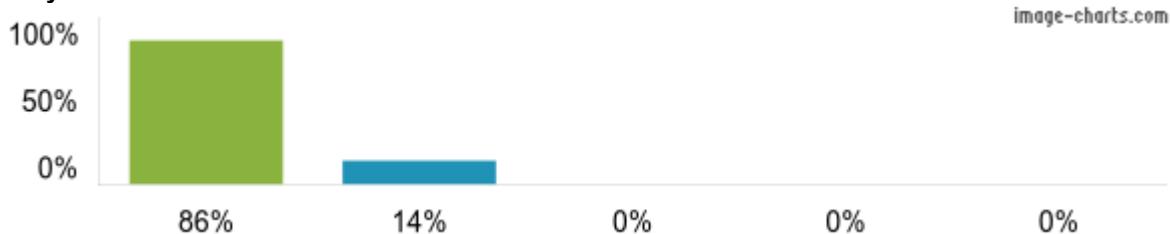

Ofsted Parent View results

St Peter's CofE (Aided) Primary School, Cowfold

2023/24

[View inspection reports](#)

1. My child is happy at this school.

Figures based on 22 responses up to 10-01-2024

2. My child feels safe at this school.

Figures based on 22 responses up to 10-01-2024

3. The school makes sure its pupils are well behaved.

Figures based on 22 responses up to 10-01-2024

4. My child has been bullied and the school dealt with the bullying quickly and effectively.