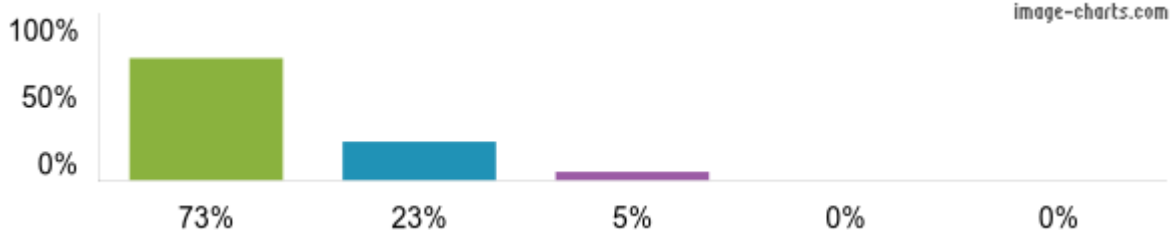

Ofsted Parent View results

St Peter's CofE (Aided) Primary School, Cowfold

2023/24

[View inspection reports](#)

1. My child is happy at this school.

Figures based on 22 responses up to 10-01-2024

2. My child feels safe at this school.

Figures based on 22 responses up to 10-01-2024

3. The school makes sure its pupils are well behaved.

Figures based on 22 responses up to 10-01-2024

4. My child has been bullied and the school dealt with the bullying quickly and effectively.