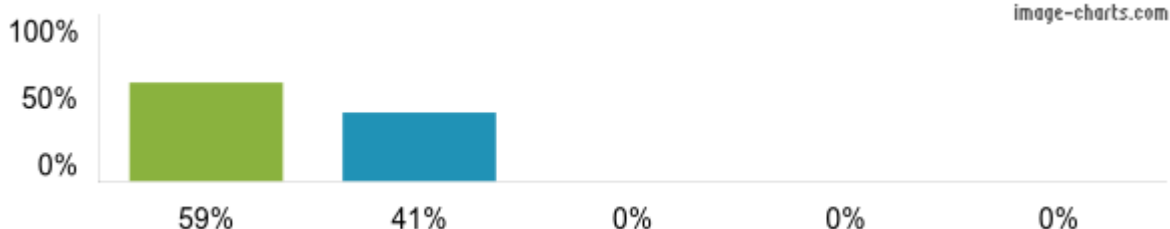

Ofsted Parent View results

St Peter's CofE (Aided) Primary School, Cowfold

2023/24

[View inspection reports](#)

1. My child is happy at this school.

Figures based on 22 responses up to 10-01-2024

2. My child feels safe at this school.

Figures based on 22 responses up to 10-01-2024

3. The school makes sure its pupils are well behaved.

Figures based on 22 responses up to 10-01-2024

4. My child has been bullied and the school dealt with the bullying quickly and effectively.